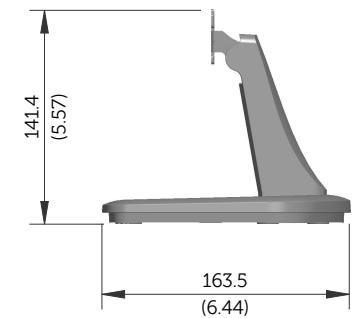

E1913S Outline Dimensions

Norminal Dimensions
Unit:mm(inch)

Back view of Monitor without stand

E1913 Outline Dimensions

Nominal Dimensions
Unit: mm (inch)

Back view of Monitor without stand

E2213 Outline Dimensions

Nominal Dimensions
Unit: mm (inch)

Back view of Monitor without stand